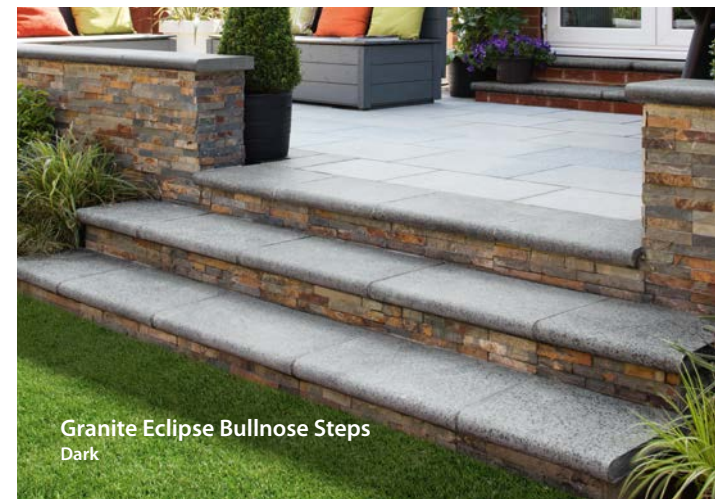

Granite Eclipse Bullnose Steps
Dark