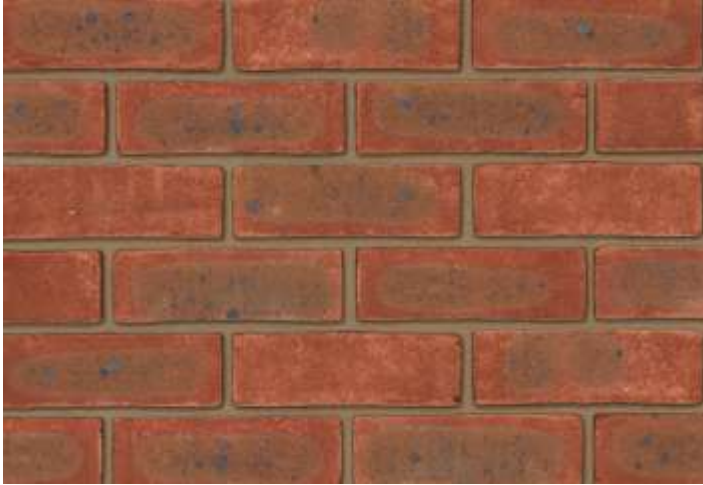

# Weston Red Multi Stock

## Product Information

Ibstock Code:	3055
Type:	Stock
Facing Description:	Sandfaced
Dry Brick Weight (kg):	2.5kg
Pack Quantity:	500
Packaging (standard):	Banded (plastic)
Factory:	Parkhouse